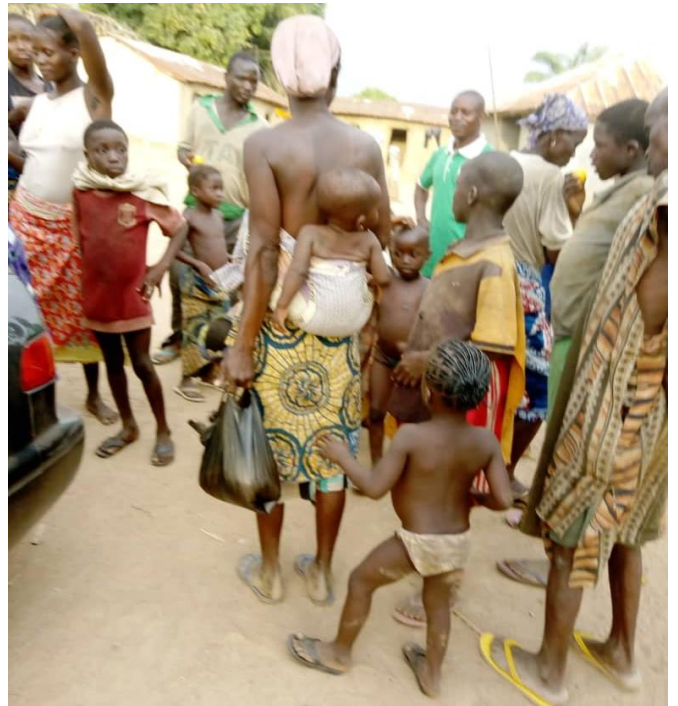

Naphtali – Food Distribution in Nigeria

Nigeria is currently in lockdown due to COVID 19. Naphtali and his teams of missionaries have been able to supply food to those in need in 3 different states in Nigeria

Food distribution in a community in Benue state

Food distribution those living in poverty in a village in Abuja state

Food and basic supplies distribution to an orphanage

Food distribution in a community in Niger State